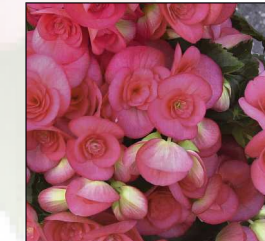

Red Fox Sandrine®