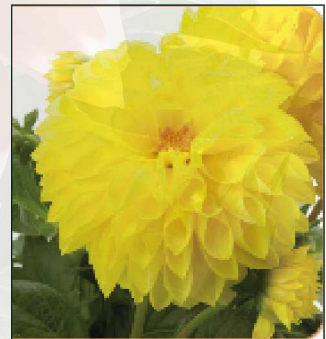

White

Yellow

DAHLIA

100

9-13 weeks

6 Inch  
(15cm)

8-10 Inch  
(20-25cm)