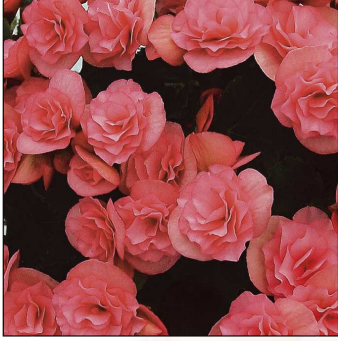

ELATIOR BEGONIA

SPECIAL COLLECTION

Red Fox Bonbon®