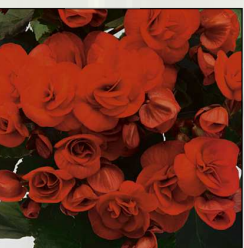

Red Fox Veronica®