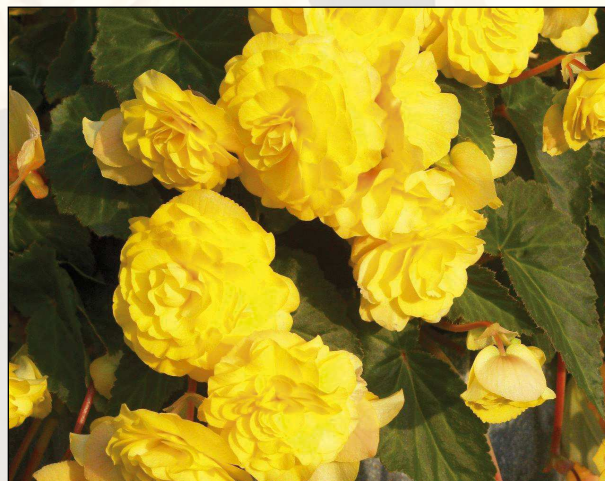

APADANA BEGONIA

Yellow