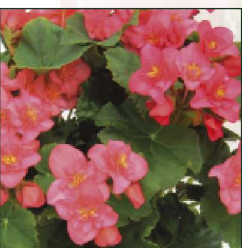

Sweet Dreams