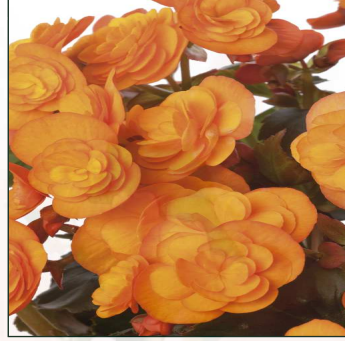

ELATIOR BEGONIA

SPECIAL COLLECTION

Catrin

BEGONIA SPECIAL COLLECTION

100 cuttings

10-12 weeks

4-6 Inch
(10-15cm)

8-12 Inch
(20-30cm)

COTTAGE COLLECTION

BEGONIA COTTAGE COLLECTION

100 cuttings

10-12 weeks

4-6 Inch
(10-15cm)

8-12 Inch
(20-30cm)

Red Fox varieties are registered to Dummen.