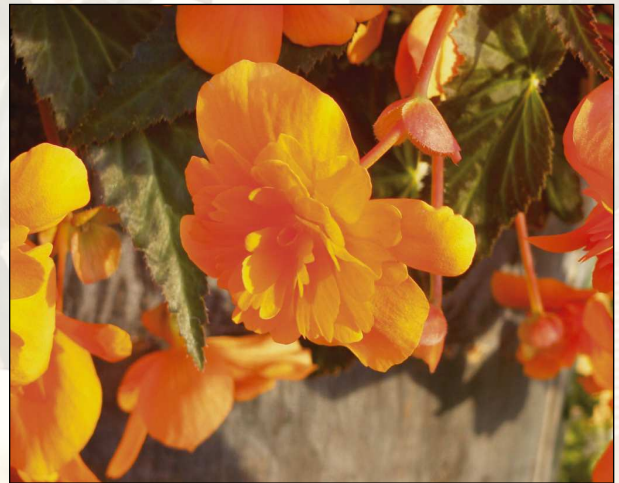

APADANA BEGONIA

Orange